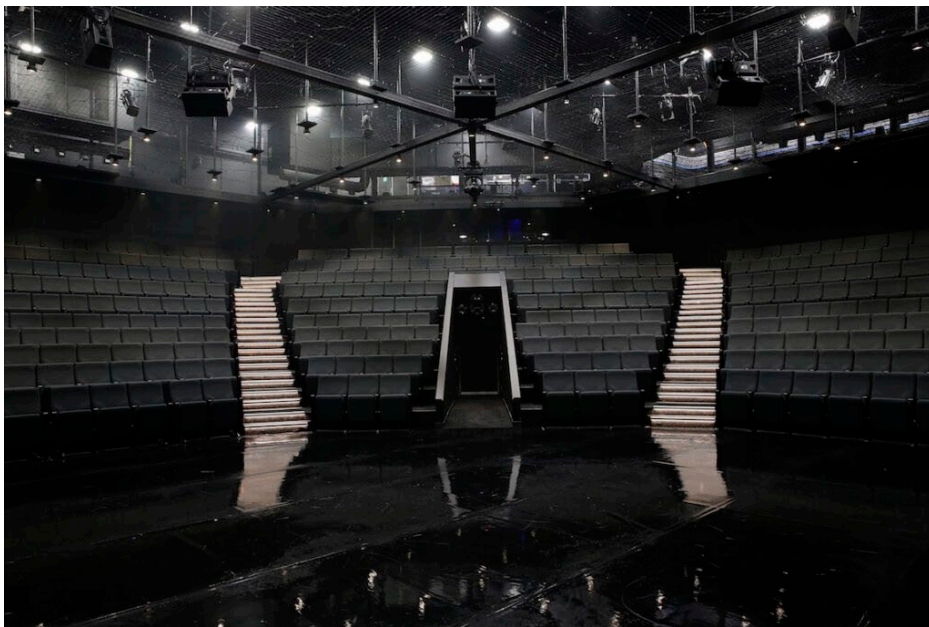

During the show

I'm going to see WunderSounds. WunderSounds is a concert that I will see in the Bille Brown Theatre at Queensland Theatre. The show will be on stage. There will be music, instruments, musicians, singers, lighting and sounds during the show.

When the show starts, the theatre lights will dim, but will not go black. I can walk around the theatre and make noise if I need to. I can leave the theatre and go to the breakout room if I get overwhelmed.

This concert is two hours long. There is a 10-minute intermission.